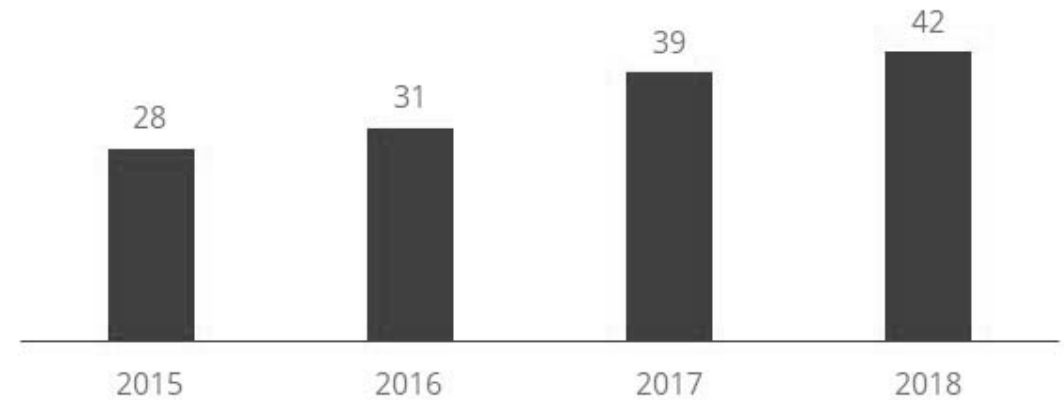

Data Connector

- Links presentations to data in Excel: PowerPoint for design, Excel for data management
- Links charts, tables, texts, shapes. With data, conditional formatting, screenshots and more

	2015	2016
Product A	10	11
Product B	4	6
Product C	12	11
Product D	2	3
Total	28	31